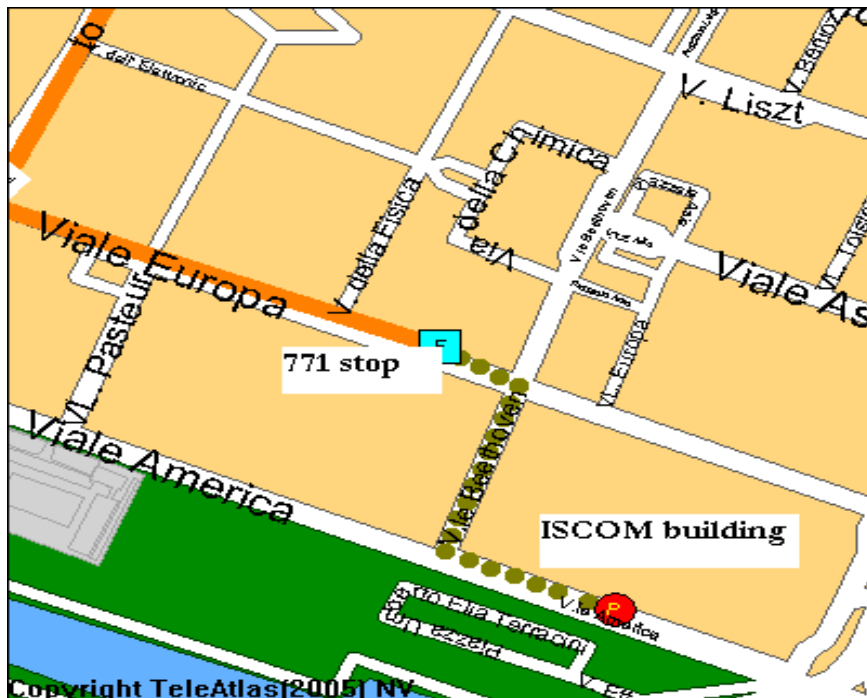

The new conference venue is:

**Conference Centre SGM**  
**Via Portuense, 741**  
**00148 Roma**

Tel: +39 06 656 86561

[www.fondazioneSGM.it](http://www.fondazioneSGM.it)

This is a purpose-built conference venue which has all the facilities required for ISSE. The change in location will not impact on the conference programme and we are looking forward to holding a successful event there.

To reach the SGM from the ISCOM building you can take bus number **771** which goes from Via America (the road that runs along the front of the ISCOM building) and stops outside the Conference Centre SGM.

We apologise for any inconvenience that this late change in location may cause you.

- bus line 771 (VIOLA direction ) for 21 stops.
- Bus frequency is 20 min.
- Get off to PORTUENSE/VILLA VECCHI stop
- **Distance:** 9400 meters